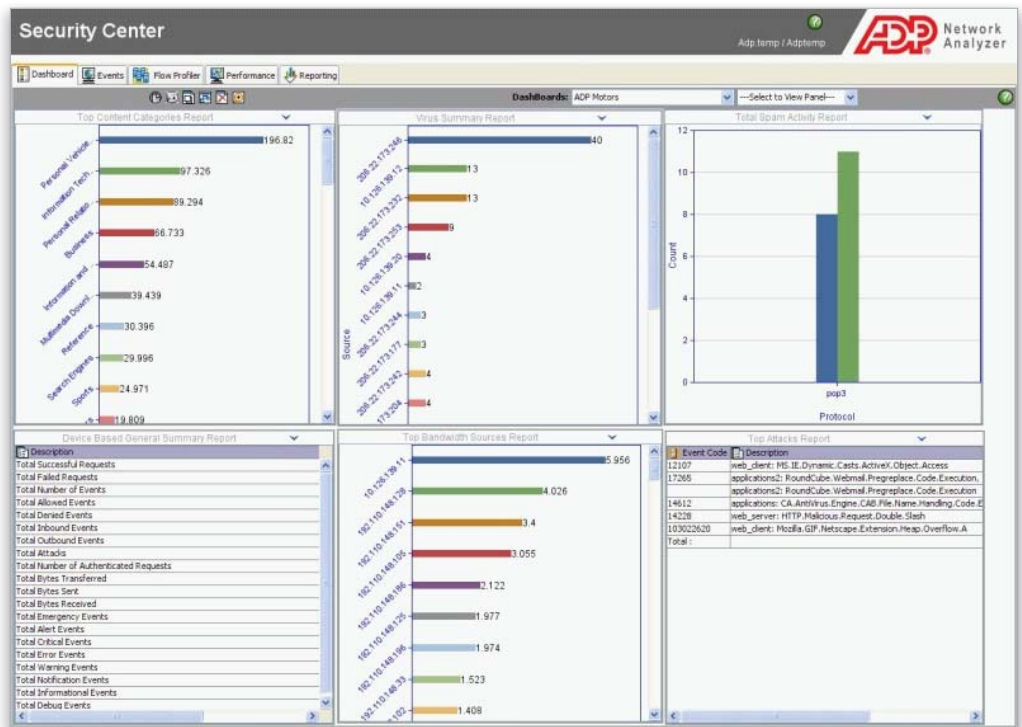

Flexible and Powerful Security

Network security professionals are behind the scene watching, so when alerts are triggered, an engineer will investigate and contact you regarding the issue.

- View information the way you want with customizable dashboards
- Easy-to-use reports help you troubleshoot network speed issues, potential viruses, malware and more
- View events in near real-time to solve issues as they arise

By adding UTM Appliance and Network Security Center as part of your dealership's security program, you have the tools and reports to help you easily manage your dealership's exposure risks.

Network Security Center allows you to focus on your business while keeping your valuable information secure.

Powered By **ADP**

By combining our two companies, PFW and ADP can now offer the largest and most comprehensive selection of products and services to equipment dealers worldwide. These cost-effective, leading-edge solutions have been developed by ADP to help grow your dealership business. Backed by ADP, you can expect the same quality and reliability you have come to expect from PFW.

Request More Information

If you would like more information, please visit www.pfw.com or contact our Sales Team at (519) 474-3300 ext. 230 or sales@pfw.com.